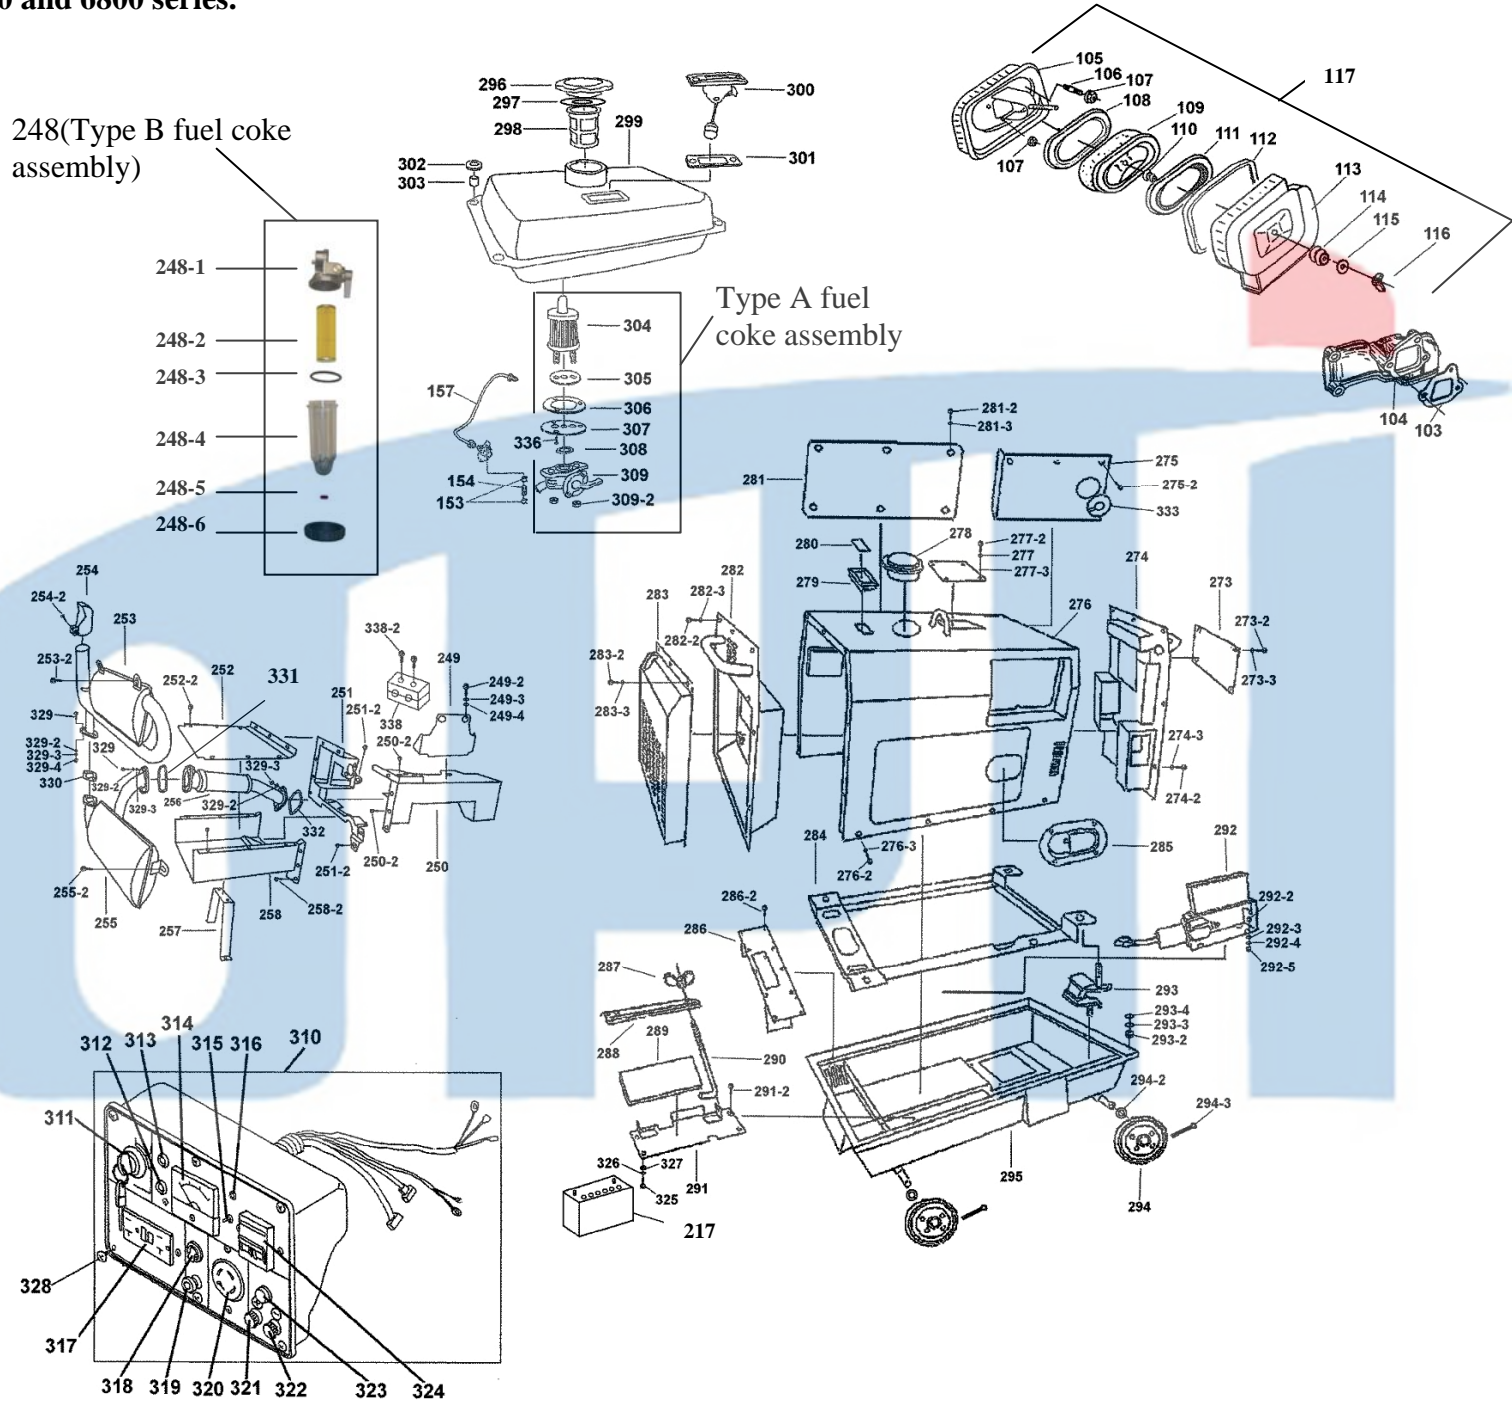

Parts Store - 170F 178F 186F Diesel Engine Parts Generator Spare Parts

We only carry and sell high quality after market parts for generators. Parts and assembly quality control make huge difference in generator quality. Many parts, diesel motors and generator heads look the same, but you have no idea of what parts are installed inside. Our mission is to design and make industrial grade products for customers. Most of our customers are commercial users, e.g., drivers, contractors, farmers and builders. The typical span life of our diesel motor is 3000 hours and up to 5000 hours if customer maintains it routinely and properly. Our generator still rocks after years of use. Many cheap generators with low quality parts are being sold in the market, that are designed for use during hurricane and snowstorm seasons. They can work a couple of weeks or even hours and then get big problem such as breakdown of diesel motor and burnt-up of generator head.

Be aware of low quality parts sold by others. If you are a commercial user, our high quality parts are strongly recommended.

We carry many parts you need for your portable diesel generator driven by either 178F/E or 186F/E/AE engine. Some selected parts from our stock are listed below. For your convenience, please refer to Exploded View of Parts List and Complete Parts List. Before you make a call with us, please make sure what type of engine is installed in your generator. You can identify your engine type by looking close at your fuel injection pump with characters either 86 or 70/78 marked on. You can also identify from EPA Sticker pasted somewhere in your generator. You can also refer to the following sample generator models List for help. If you have a problem with identifying your engine, please just give us your brand name and model, we help you find out. Parts can be ordered by calling or faxing E-Z Power Tools at the numbers provided below: